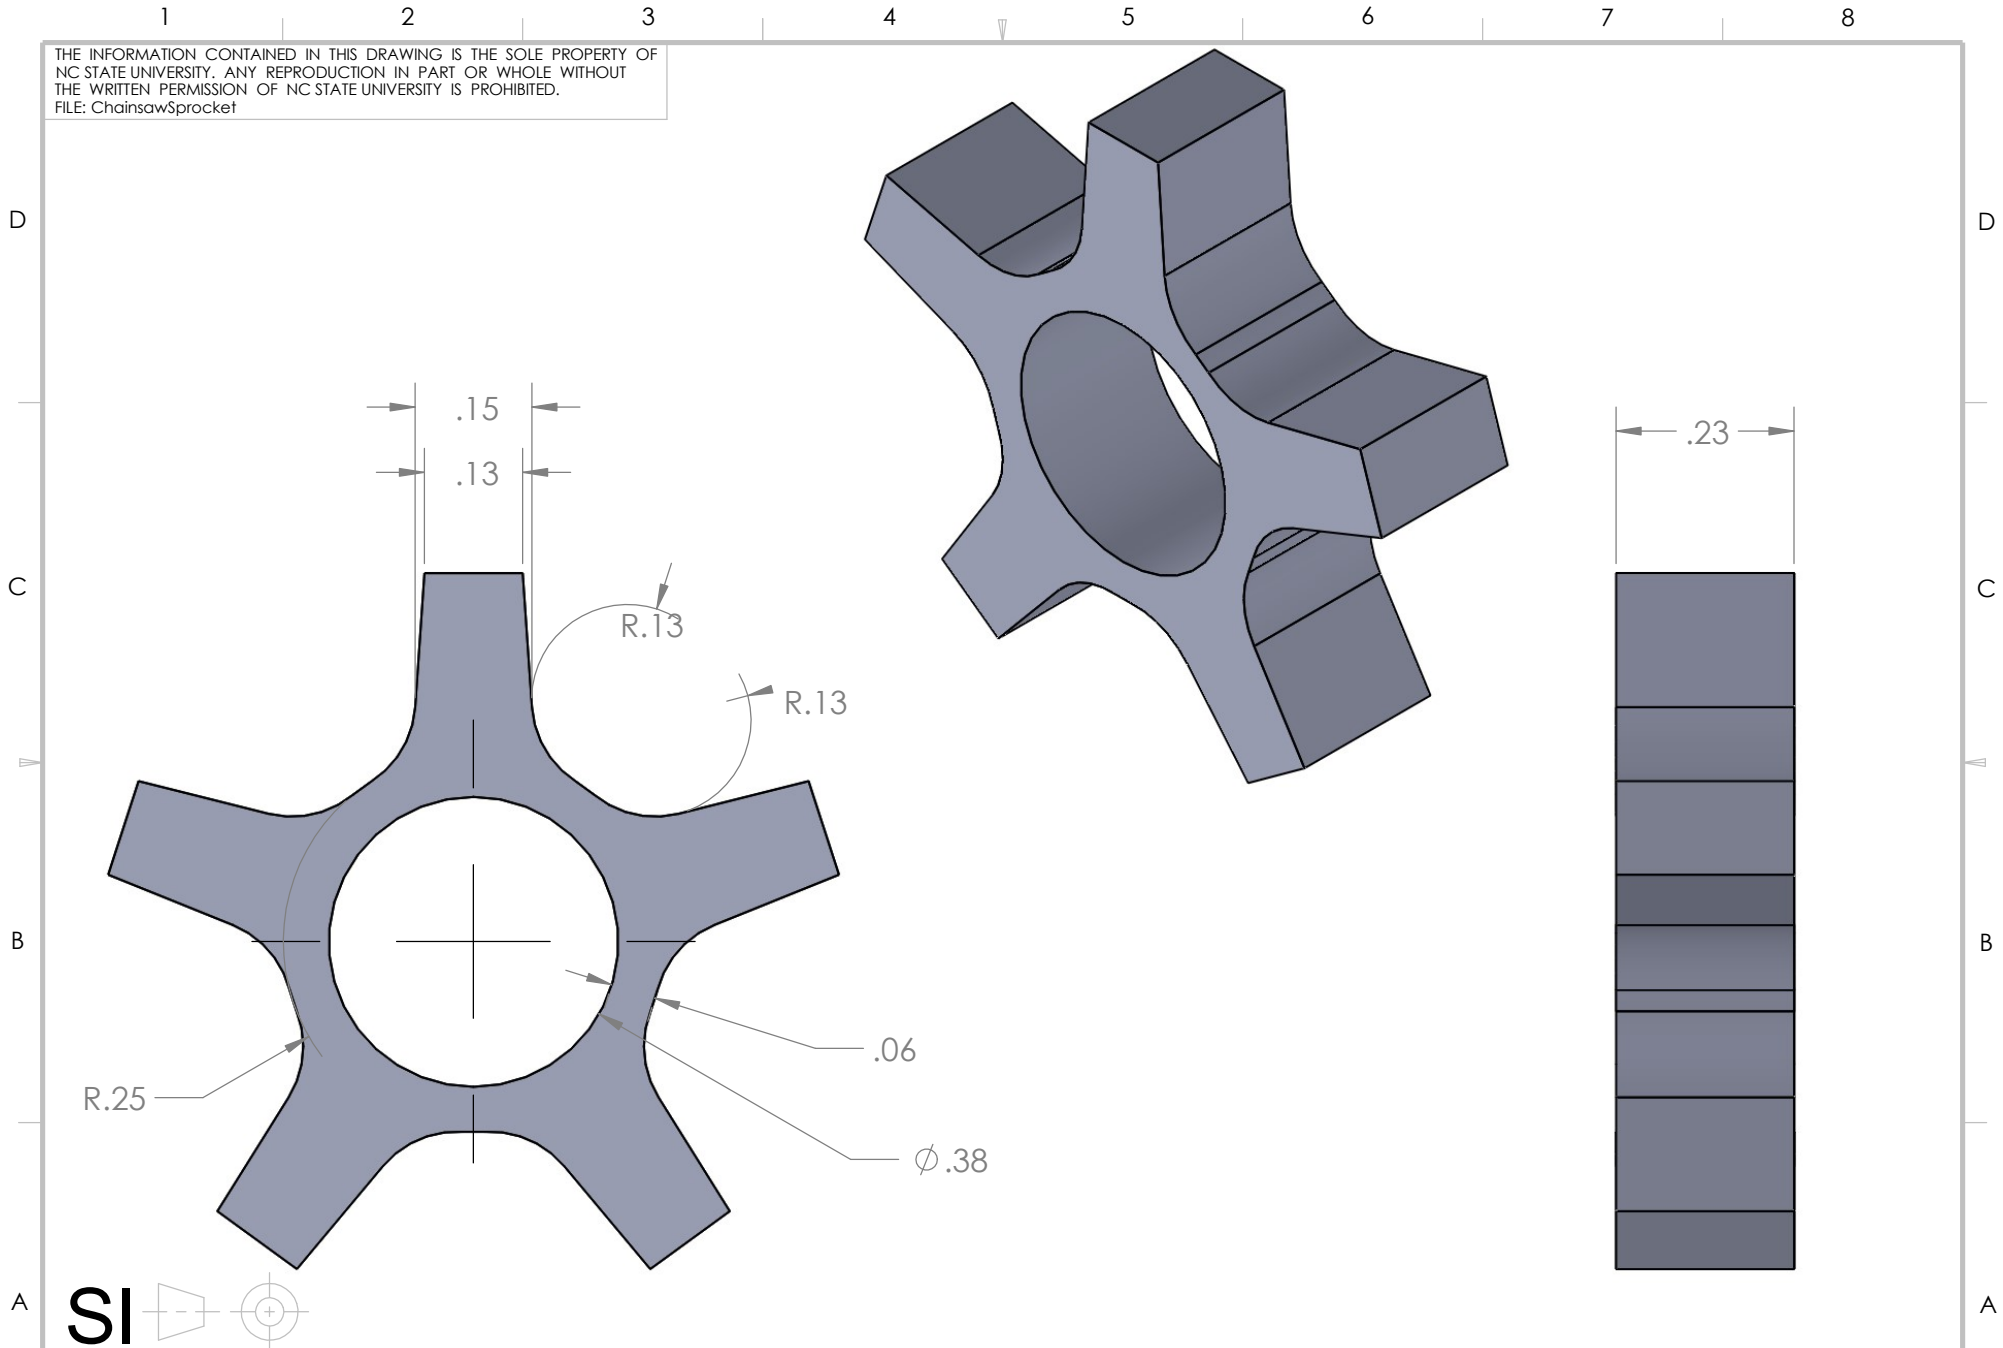

THE INFORMATION CONTAINED IN THIS DRAWING IS THE SOLE PROPERTY OF NC STATE UNIVERSITY. ANY REPRODUCTION IN PART OR WHOLE WITHOUT THE WRITTEN PERMISSION OF NC STATE UNIVERSITY IS PROHIBITED.
FILE: ChainsawSprocket

NORTH CAROLINA STATE UNIVERSITY
P.O. BOX 7801
Raleigh, North Carolina

UNLESS OTHERWISE SPECIFIED
DIMENSIONS ARE IN INCHES
TOLERANCES ARE:
FRACTIONS DECIMALS ANGLES
+ .XX+ .XX + 1
.XXX+.XXX

DRAWN	FLYNN A CRUSE
MATERIAL	N/A

DATE	10.27.2019
SCALE	4:1

TITLE	CHAINSAW SPROKET	
SIZE	PRT. NO.	#
A	001	1